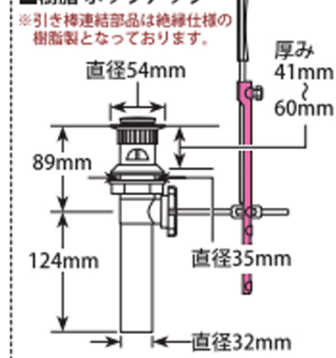

LAVATORY FAUCETS

シングルレバー洗面混合栓

■ Tesla® Bath Series-Touch & Sensor

■ モデル 552T シリーズ タッチ&センサー水栓

第三者認証取得

日本水道法に基づく給水装置の構造及び材質基準に対して、世界最大の第三者認証機関である IAPMO 及び CSA にて基準適合を受けています。

※掲載されているすべての内容の著作権は、当社に帰属するか、当社が著作権者より許諾を得て使用しているものです。

著作権法および関連法律、条約により、私的使用など明示的に認められる範囲を超えて、本製品図の掲載内容（文章、画像、図面など）の一部およびすべてについて、事前の許諾なく無断で複製、転載、送信、放送、配布、貸与、翻訳、変造することは、著作権侵害となり、法的に罰せられることがあります。このため、当社および著作権者からの許可無く、掲載内容の一部およびすべてを複製、転載または配布、印刷など、第三者の利用に供することを禁止します。

Smart Innovations

Diamond™ Seal Technology

Touch2O™ Technology

scale 1/7.5

■ テスラ・タッチ&センサー

■ 樹脂ポップアップ

■ テスラ・タッチ&センサー

同梱されている台座プレートを使用すると3ホールのシンクにも対応できます。

■ 日本仕様アダプター

■ 電磁弁

■ ACアダプター (PSE規格)

※ACアダプターは乾電池と併用して下さい。
通常時はACアダプターから電源供給され、停電時は乾電池から電源供給することが出来ます。