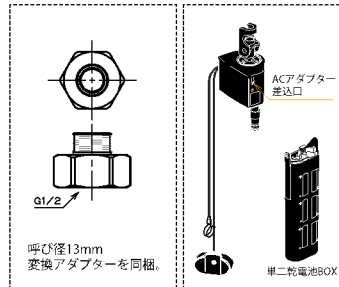

■ 日本仕様アダプター ■ 電磁弁