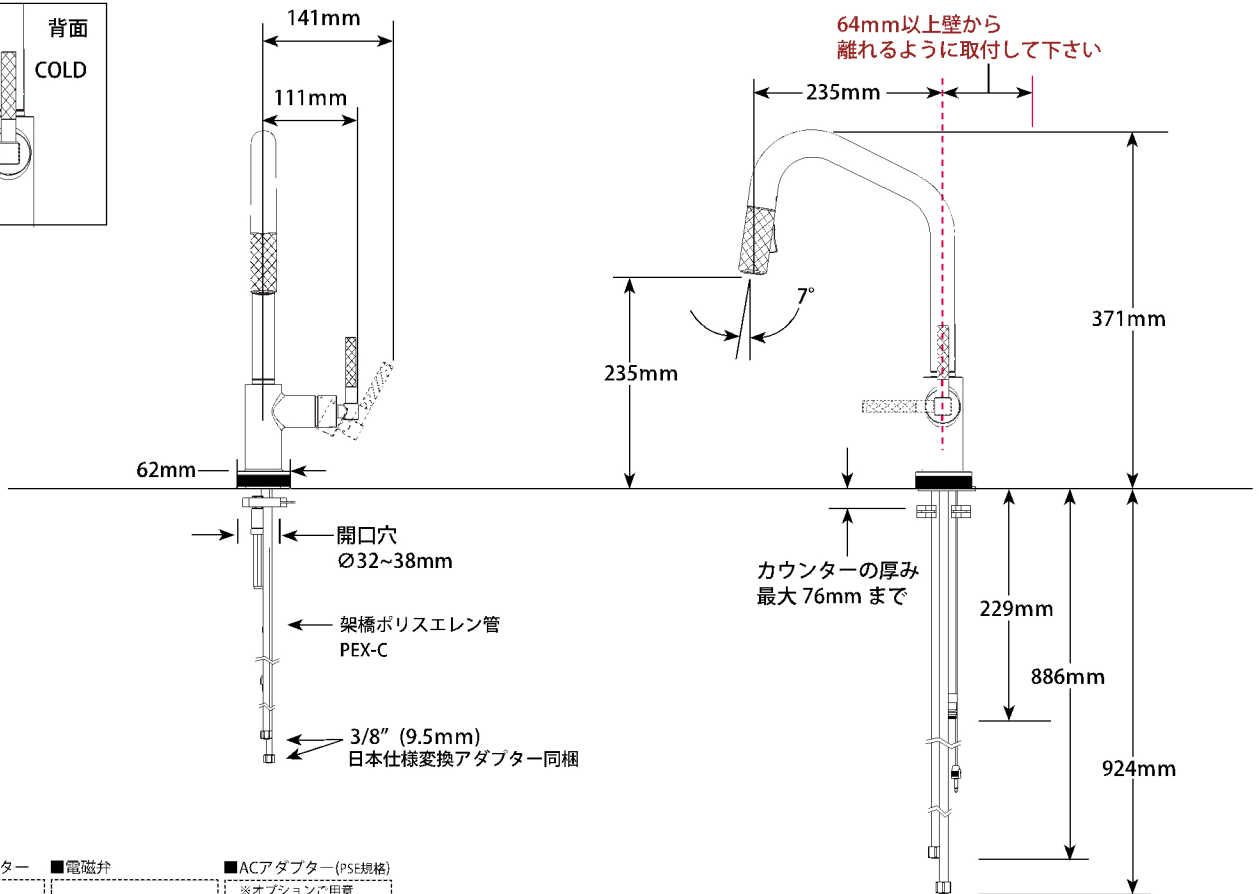

#### Smart Innovations

-  Touch2O® Technology
-  MagnaTite® Docking System
-  Touch Clean® Technology

scale 1/7.5

1Hole 一開口径35