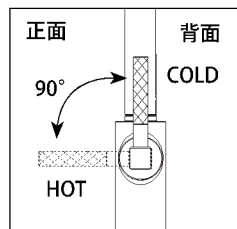

#### Smart Innovations

-  Touch2O® Technology
-  MagnaTite® Docking System
-  Touch Clean® Technology

scale 1/7.5

1Hole 一開口径35