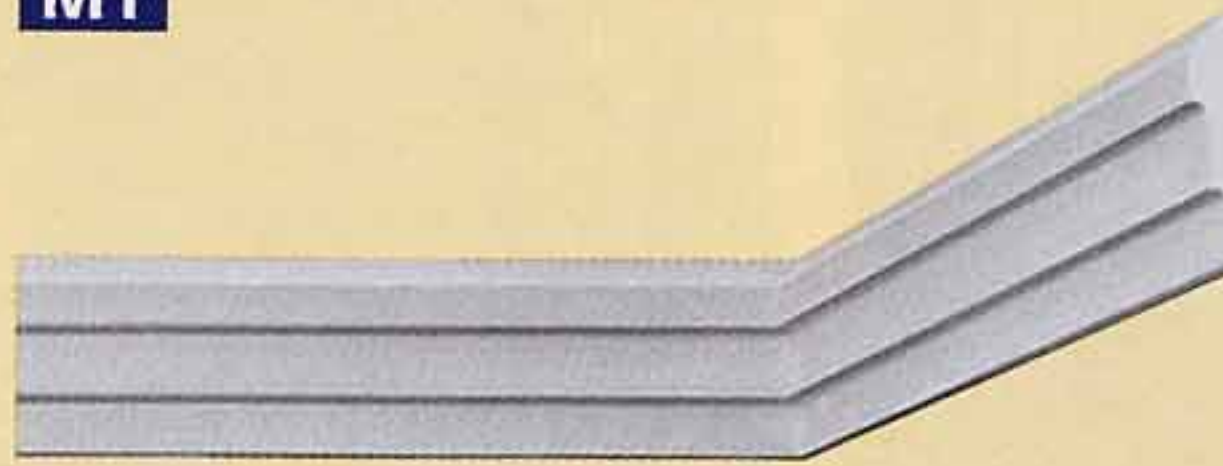

NOMASTYL[®]

PRACTICAL & AFFORDABLE

AT

3 7/8" x 3 3/4"

GT

4 3/4" x 2"

M1

5 1/2" x 1 1/8"